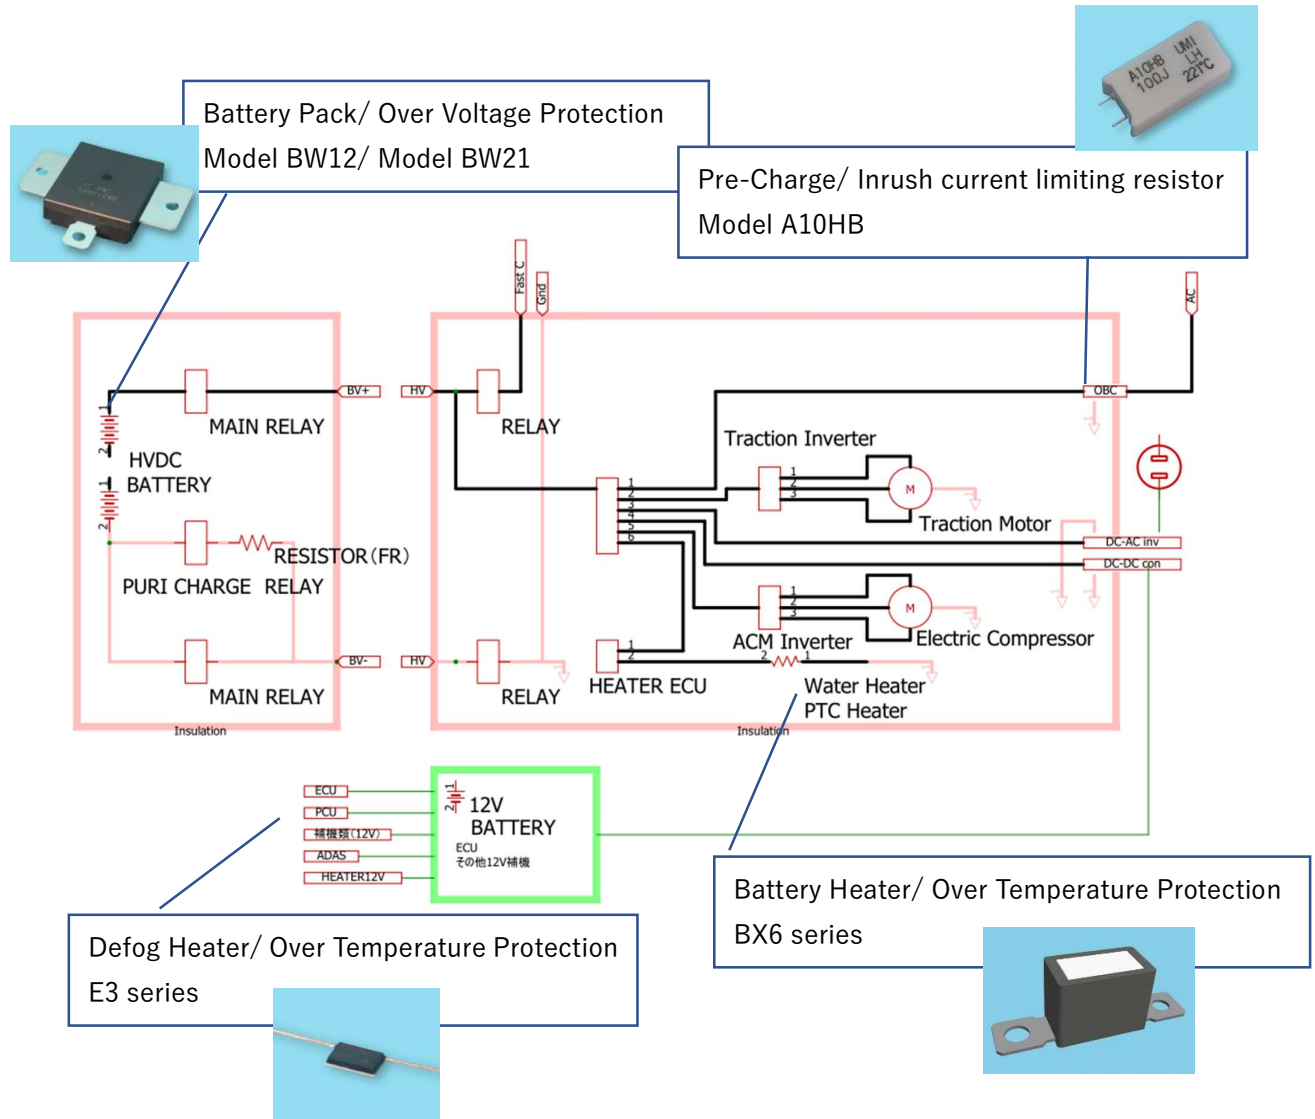

Uchihashi Estec Co., Ltd. for Battery Electric Vehicle

www.uchihashi.co.jp