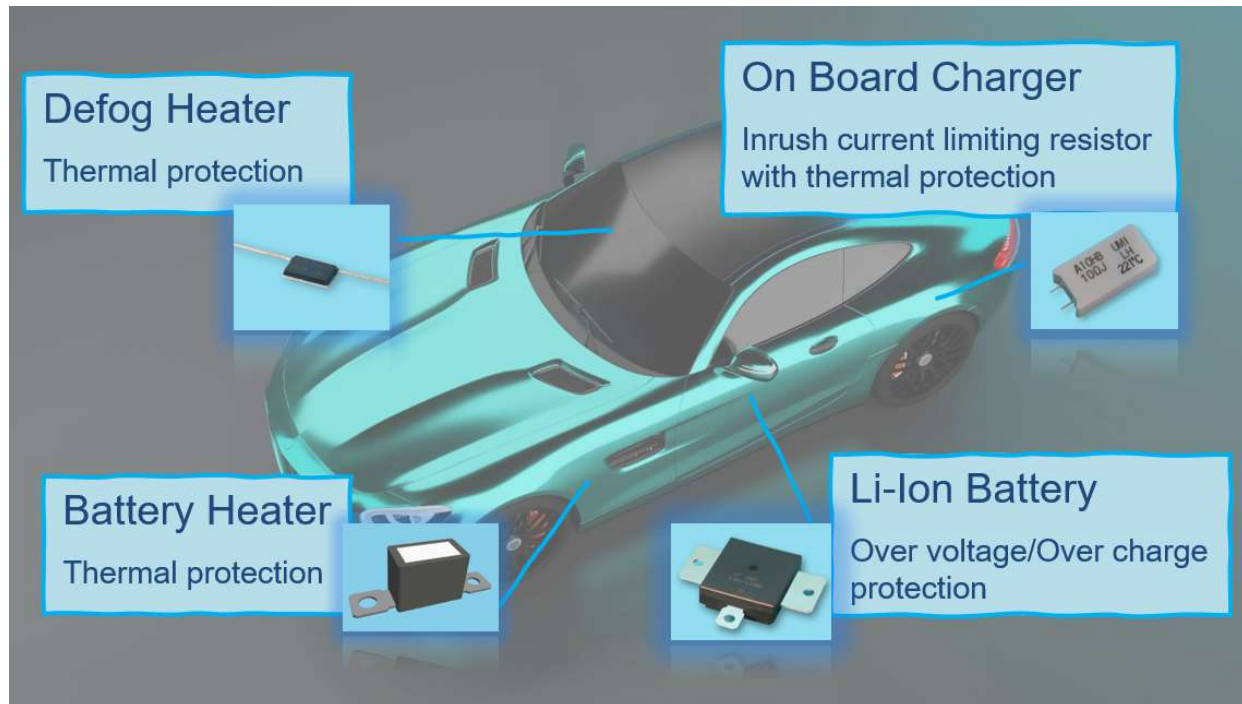

Uchihashi - Feature

1. Fuse off the power path physically in need.
2. Large current and high voltage rating, no required parallel use of the fuse

Please check the details on https://www.uchihashi.co.jp/en/productsdc_concept/